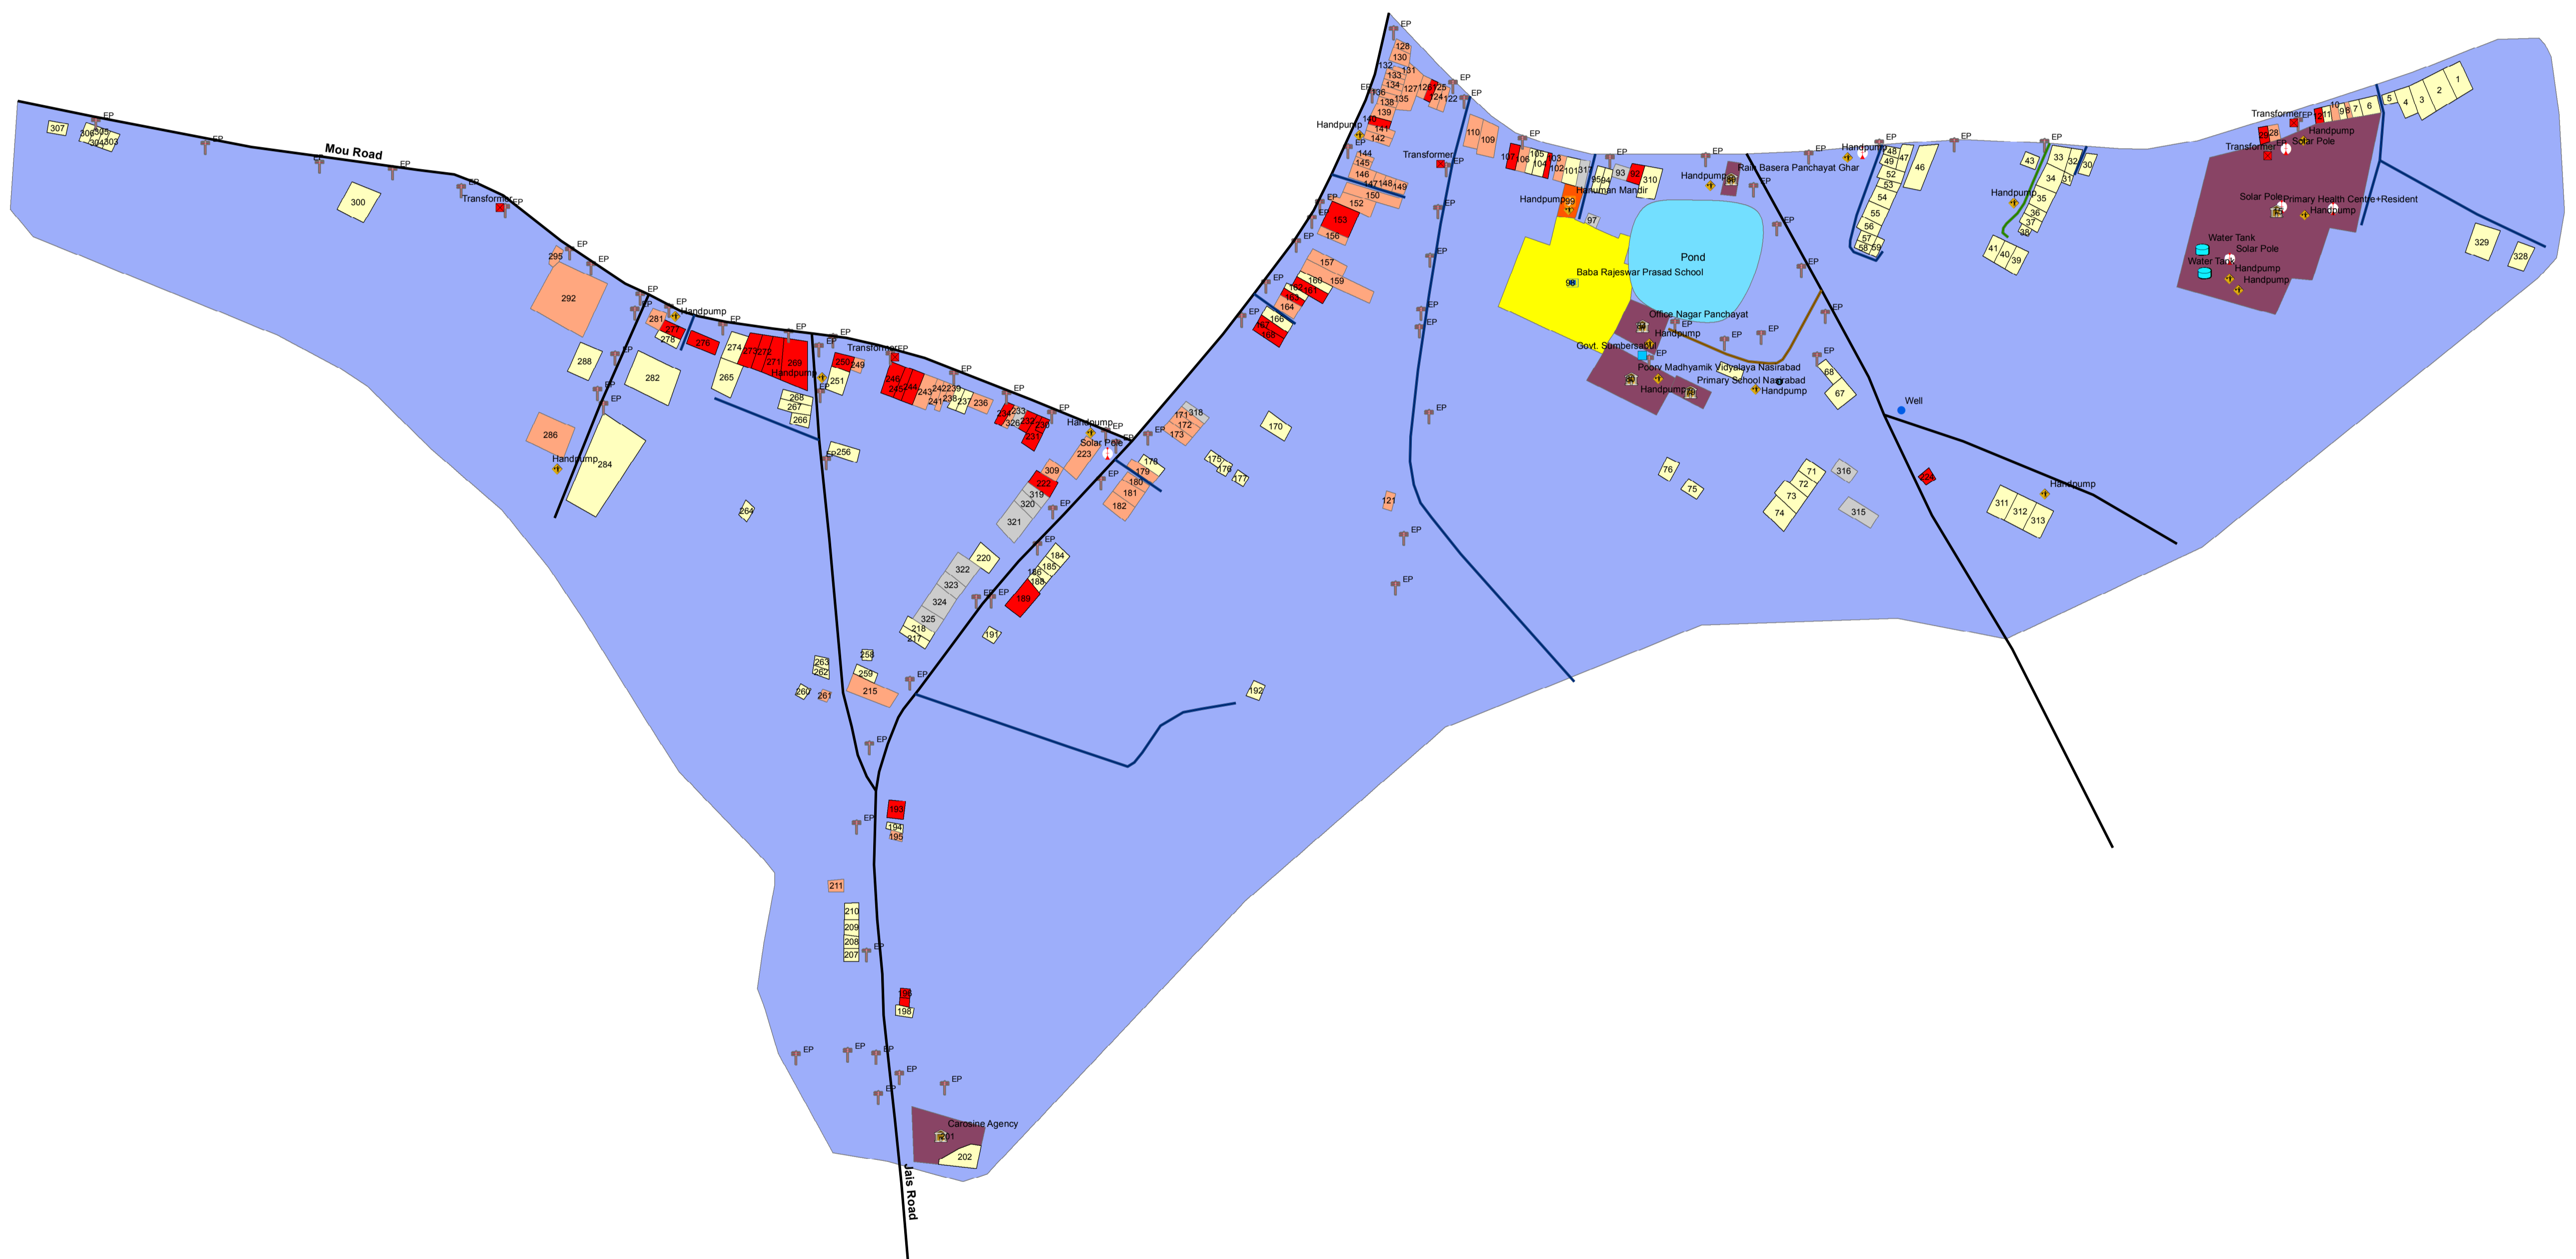

# DISTRICT-RAEBARELI

NAGAR PANCHAYAT-NASIRABAD  
 WARD NAME- SHIV NAGAR  
 WARD NO-6

### Legend

- Damer
- Interlocking
- Kucha
- Kharanja
- Imambada
- Eidgaah
- Kabaristhan
- Over Head Tank
- Petrol Pump
- Mandir
- Makbara
- Madarsa
- Masjid
- Masjid+Imambada
- Imambada+Madarsa
- Mobile Tower
- Govt Building
- Govt Building Colony
- School
- Other
- Well
- Transformer
- Water Nozzle
- Summersabul
- Solar Pole
- Street Light
- High Mask Light
- Handpump
- Pole\_Join
- Pond
- Other
- Imambada+Commercial
- Imambada
- Eidgaah
- Kabaristhan
- Commercial
- Residential+Commercial
- Over Head Tank
- Petrol Pump
- Mandir
- Makbara
- Madarsa
- Masjid
- Masjid+Imambada
- Imambada+Madarsa
- Mobile Tower
- Residential
- Govt Building
- Govt Building Colony
- School

### Ward Name

- Ahmad Nagar
- Dela
- Gudkhet Nagar
- Gufranamaab Nagar
- Kayasthana
- Kuraiash Nagar
- Lala Ki Bazar
- Maurya Nagar
- Milkiana
- Patel Nagar
- Phulwari
- Purani Kothi
- Sarv Dharm Nagar
- Shiv Nagar
- Soni Nagar

81°30'30"E

81°31'0"E

26°12'30"N

26°12'30"N

81°30'30"E

81°31'0"E